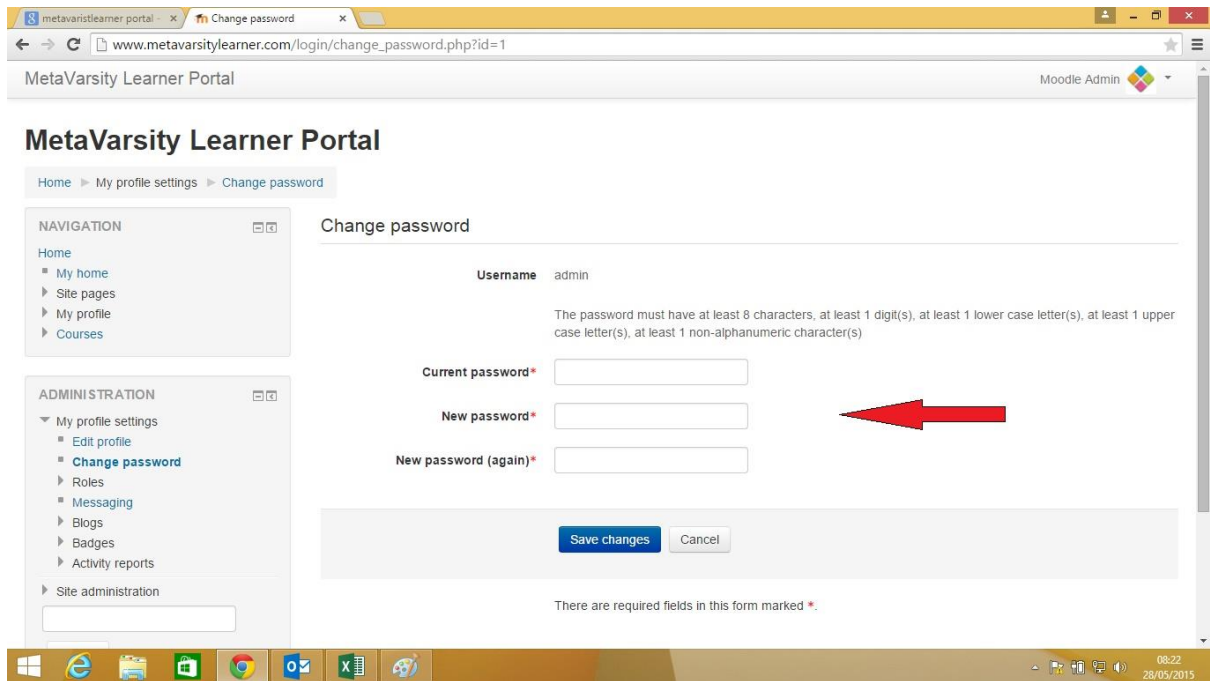

3. How to change your password

3.1 – Log in

3.2 - Under Administration, click on My Profile settings

3.3 - Click on Change Password

3.4 - Type new password

3.5 - Click on Save Changes

The screenshot shows a web browser window with the URL `www.metavaristylearn.com/login/change_password.php?id=1`. The page title is "MetaVarsity Learner Portal" and it is accessed via "Moodle Admin". The breadcrumb trail is "Home > My profile settings > Change password".