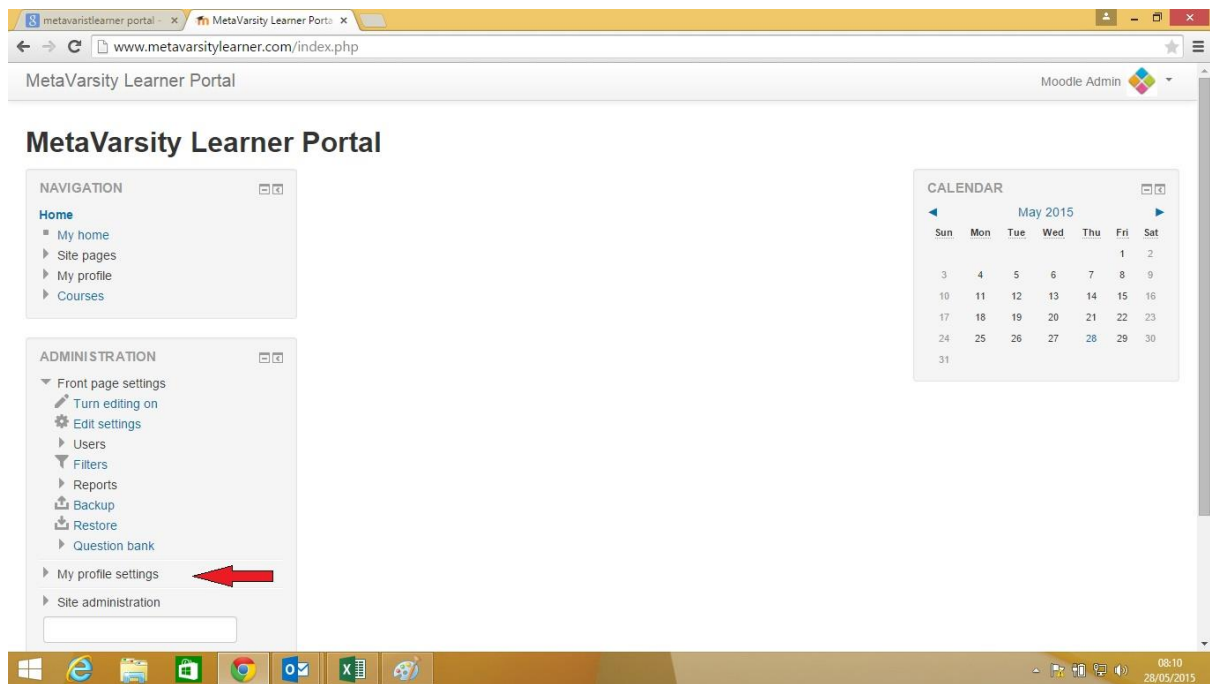

3. How to change your password

3.1 – Log in

3.2 - Under Administration, click on My Profile settings

3.3 - Click on Change Password

3.4 - Type new password

3.5 - Click on Save Changes

The screenshot shows a web browser window with the URL `www.metavaristylearn.com/login/change_password.php?id=1`. The page title is "MetaVarsity Learner Portal" and it is accessed via "Moodle Admin". The breadcrumb trail is "Home > My profile settings > Change password".