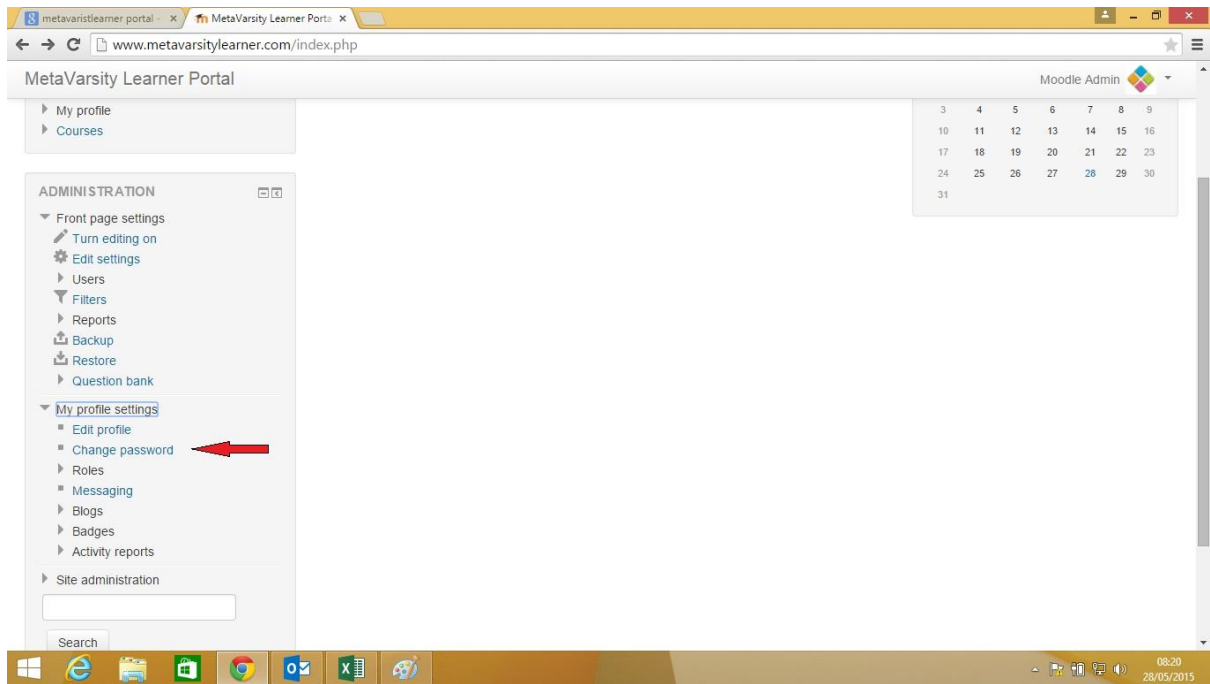

3. How to change your password

3.1 – Log in

3.2 - Under Administration, click on My Profile settings

3.3 - Click on Change Password

3.4 - Type new password

3.5 - Click on Save Changes

The screenshot shows a web browser window with the URL `www.metavaristylearn.com/login/change_password.php?id=1`. The page title is "MetaVarsity Learner Portal" and it is accessed via "Moodle Admin". The breadcrumb trail is "Home > My profile settings > Change password".