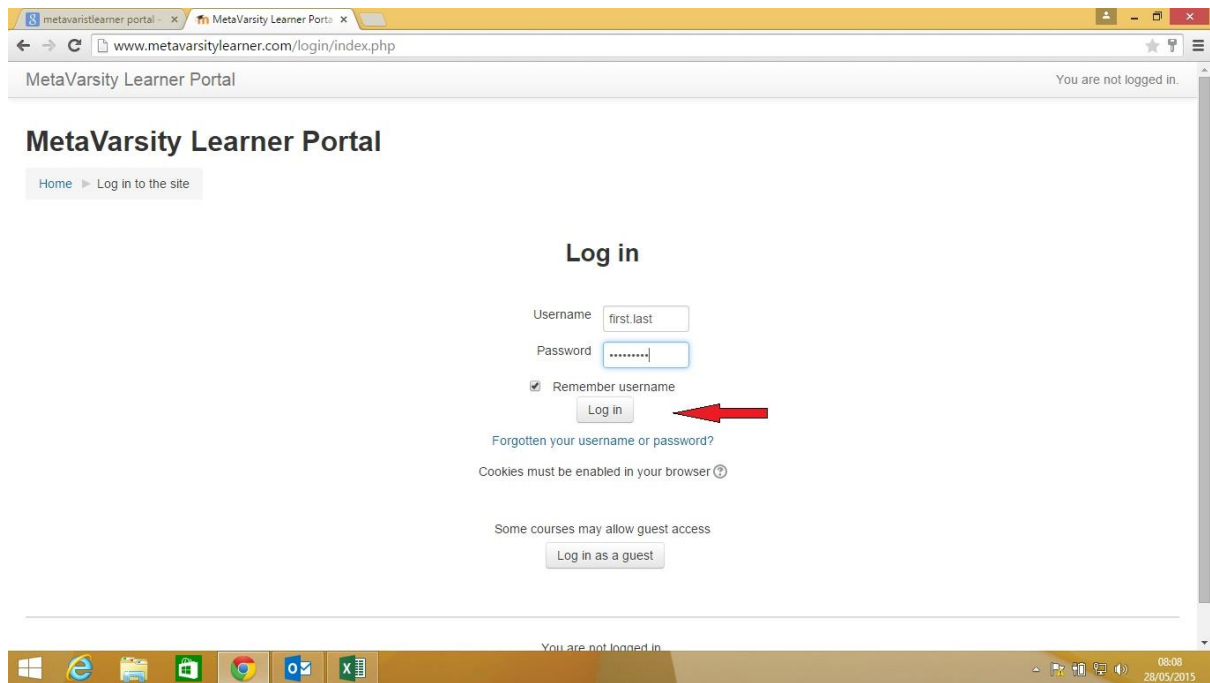

3. How to change your password

3.1 – Log in

3.2 - Under Administration, click on My Profile settings

3.3 - Click on Change Password

3.4 - Type new password

3.5 - Click on Save Changes

The screenshot shows a web browser window with the URL `www.metavaristylearn.com/login/change_password.php?id=1`. The page title is "MetaVarsity Learner Portal" and it is accessed via "Moodle Admin". The breadcrumb trail is "Home > My profile settings > Change password".